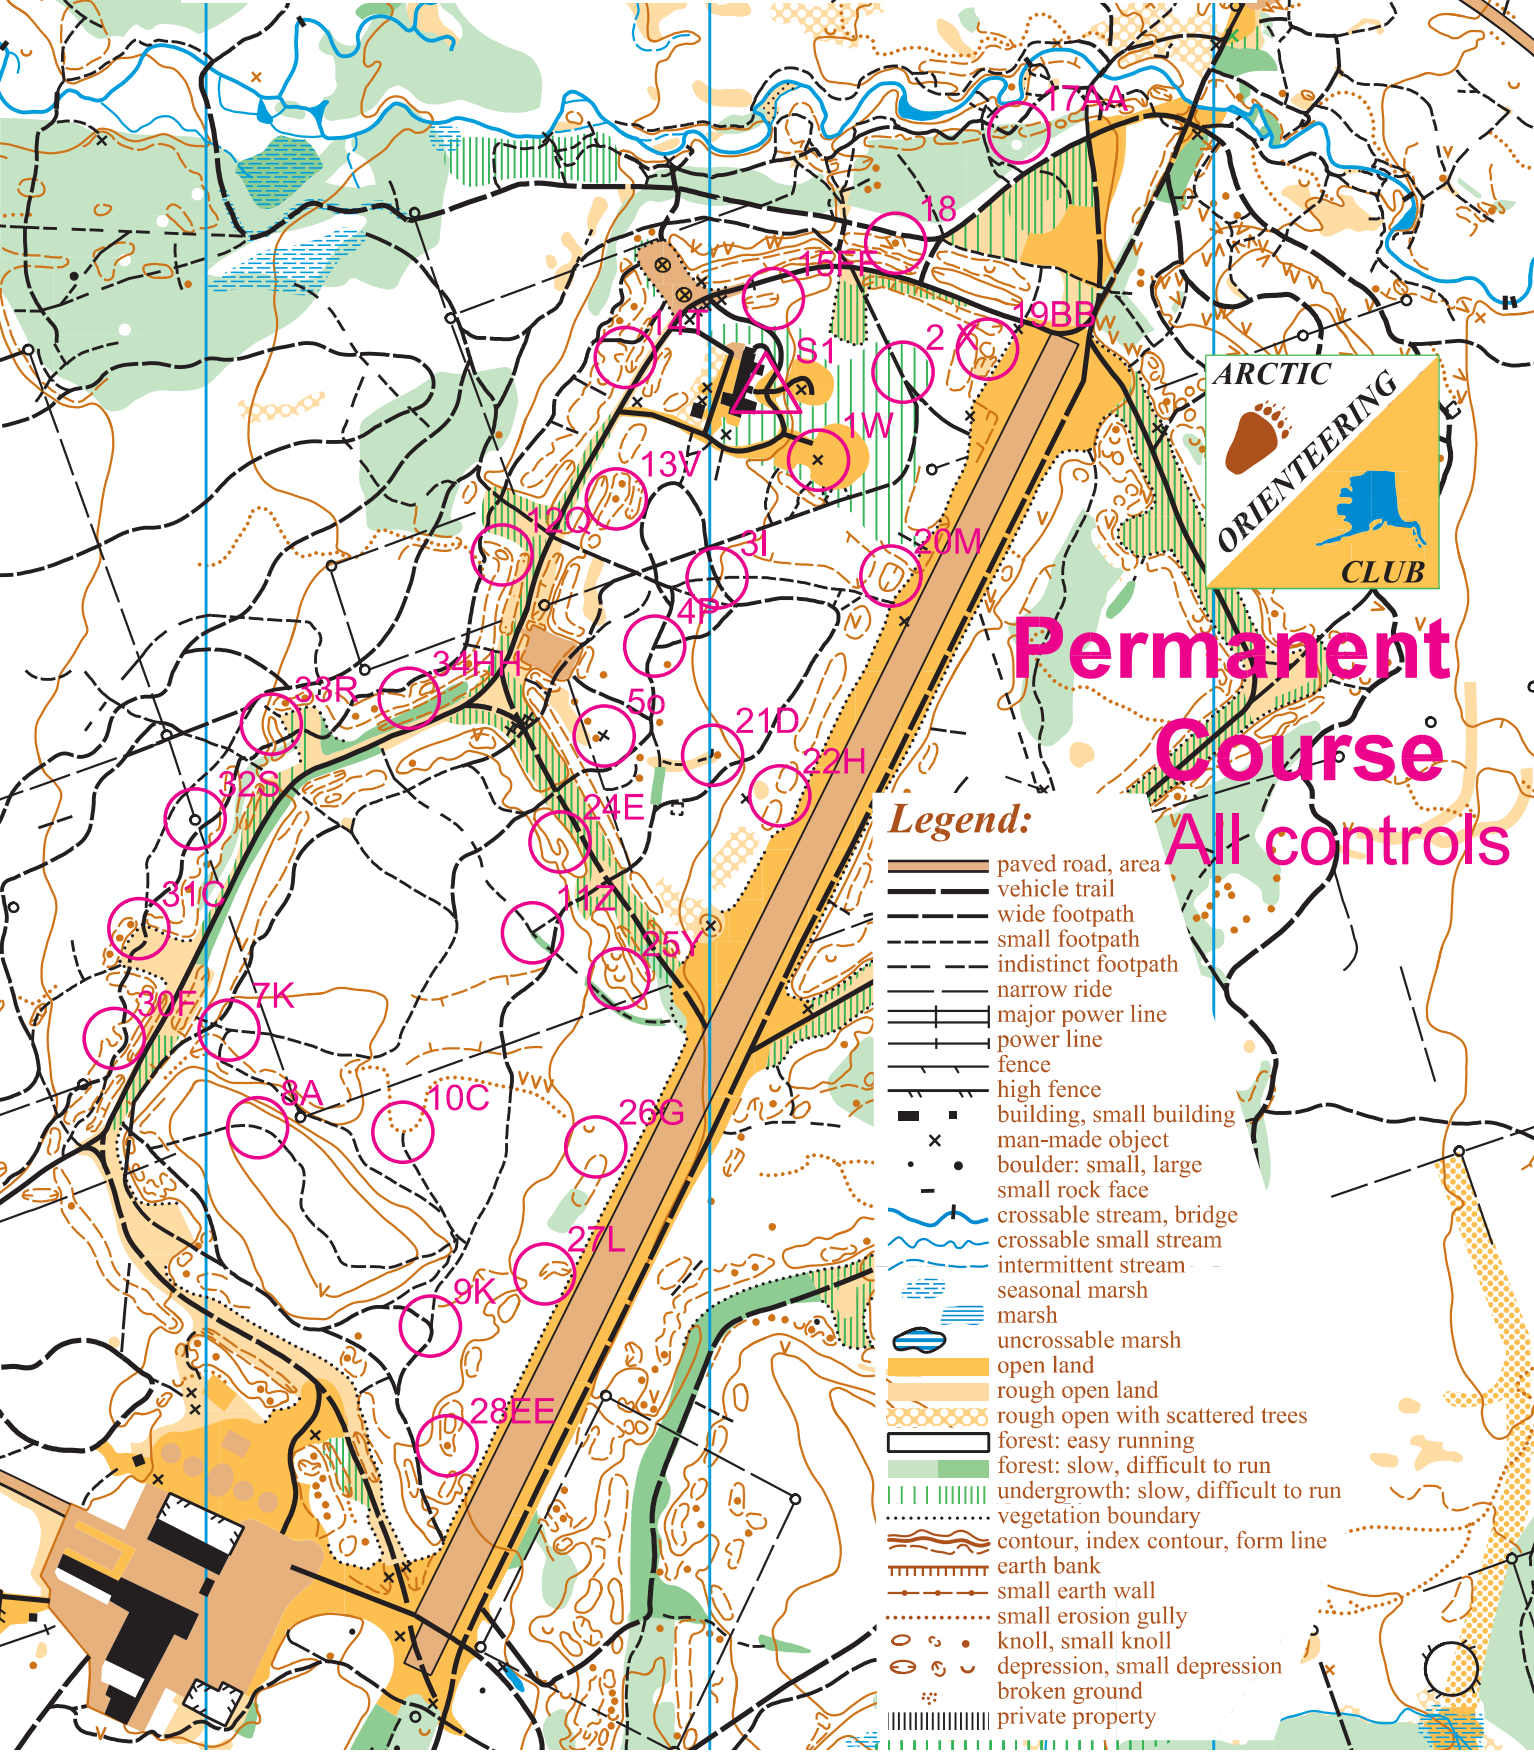

Orienteering Map - Scale in Meters
5 Meter Contours 1:7,500 Scale

Permanent Course
All controls

Legend:

- paved road, area
- vehicle trail
- wide footpath
- small footpath
- indistinct footpath
- narrow ride
- major power line
- power line
- fence
- high fence
- building, small building
- man-made object
- boulder: small, large
- small rock face
- crossable stream, bridge
- crossable small stream
- intermittent stream
- seasonal marsh
- marsh
- uncrossable marsh
- open land
- rough open land
- rough open with scattered trees
- forest: easy running
- forest: slow, difficult to run
- undergrowth: slow, difficult to run
- vegetation boundary
- contour, index contour, form line
- earth bank
- small earth wall
- small erosion gully
- knoll, small knoll
- depression, small depression
- broken ground
- private property