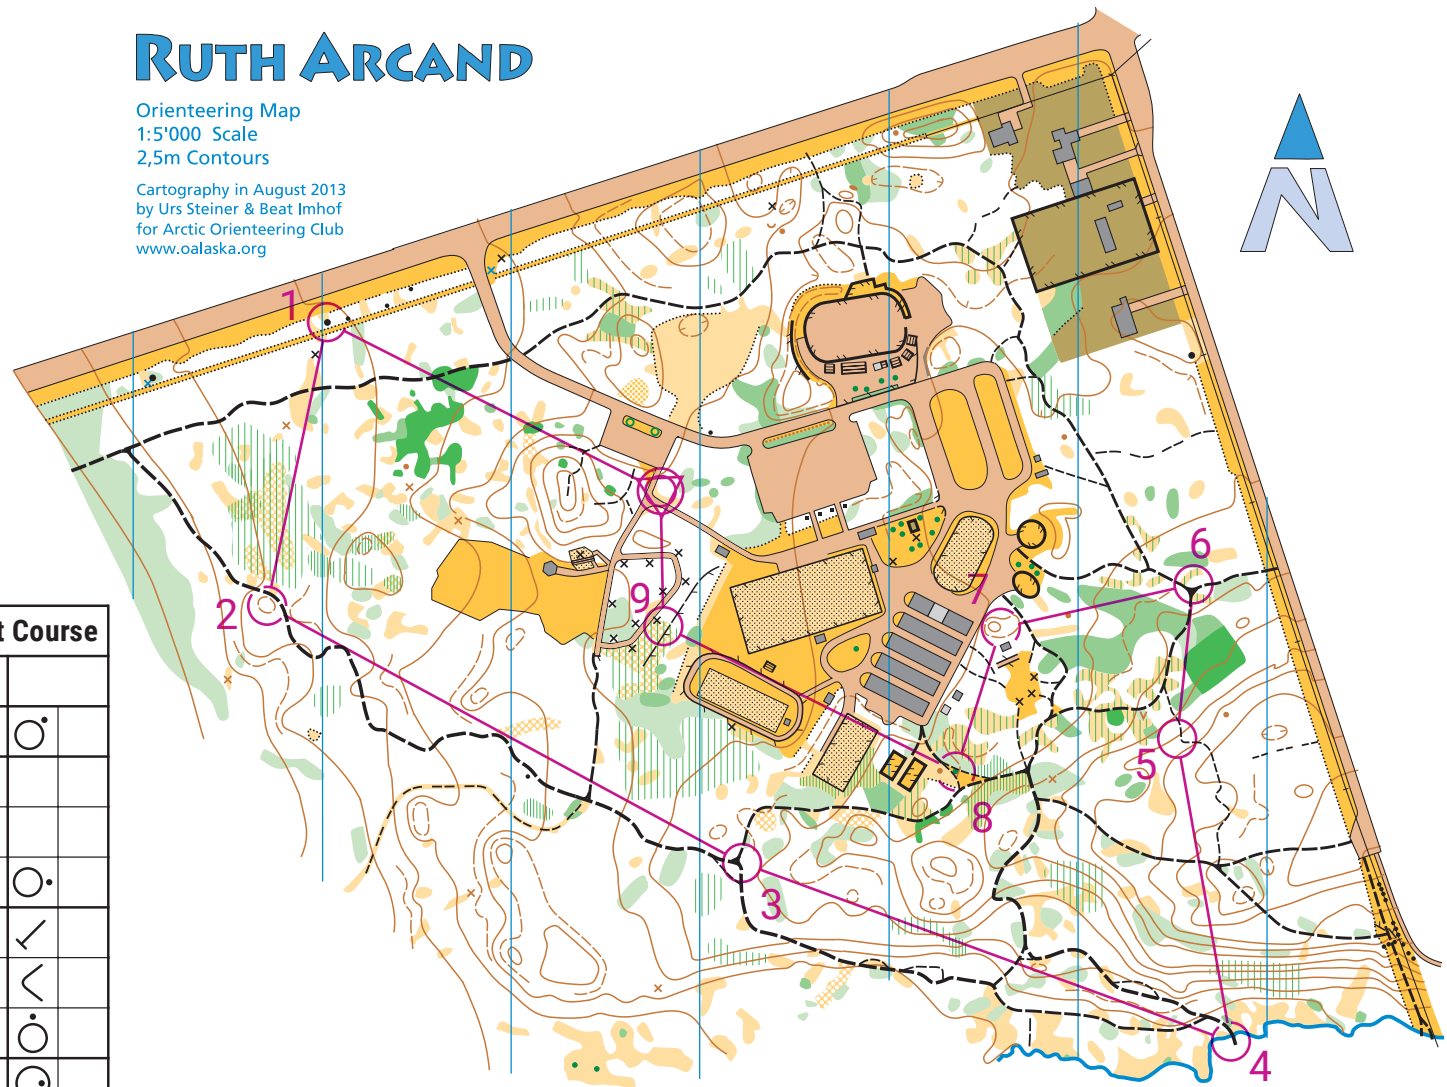

RUTH ARCAND

Orienteering Map
1:5'000 Scale
2,5m Contours

Cartography in August 2013
by Urs Steiner & Beat Imhof
for Arctic Orienteering Club
www.oalaska.org

Ruth Arcand Permanent Course				
Short		2.0 km		
▷		⋄	Y	○
1	40	▲		
2	37	○		
3	34	⋄	Y	○
4	38	⋈		✓
5	35	⋄		<
6	42	⋄	Y	○
7	47	○		○
8	33	⊞		○
9	48	X	↗	≡
⊙	90 m			⊙