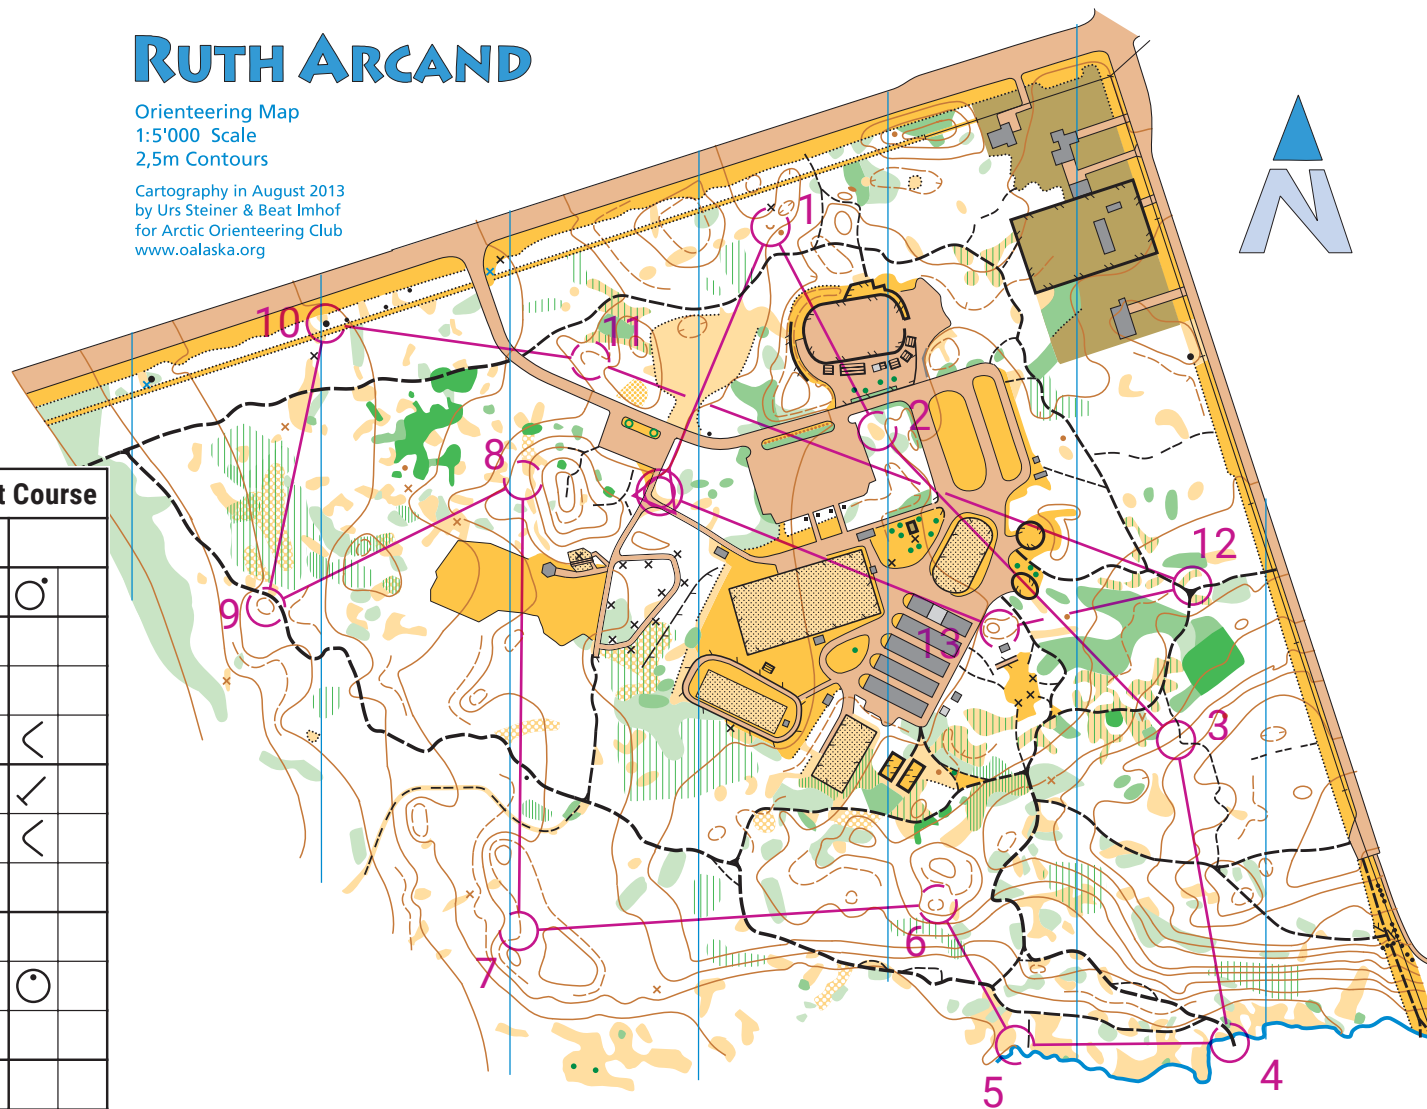

RUTH ARCAND

Orienteering Map
1:5'000 Scale
2,5m Contours

Cartography in August 2013
by Urs Steiner & Beat Imhof
for Arctic Orienteering Club
www.oalaska.org

| Ruth Arcand Permanent Course | | | | |
|------------------------------|--------|---|---|---|
| Medium | 3.0 km | | | |
| ▷ | | ⋄ | Y | ○ |
| 1 | 39 | ⊖ | | |
| 2 | 43 | ⊙ | | |
| 3 | 35 | ⋄ | | < |
| 4 | 38 | Y | | ✓ |
| 5 | 45 | ⋄ | | < |
| 6 | 36 | ○ | | |
| 7 | 44 | ⋄ | | |
| 8 | 46 | ⋄ | | ○ |
| 9 | 37 | ○ | | |
| 10 | 40 | ▲ | | |
| 11 | 32 | Y | | |
| 12 | 42 | ⋄ | Y | ○ |
| 13 | 47 | ○ | | ○ |
| ⊗ | 240 m | ⊗ | | |