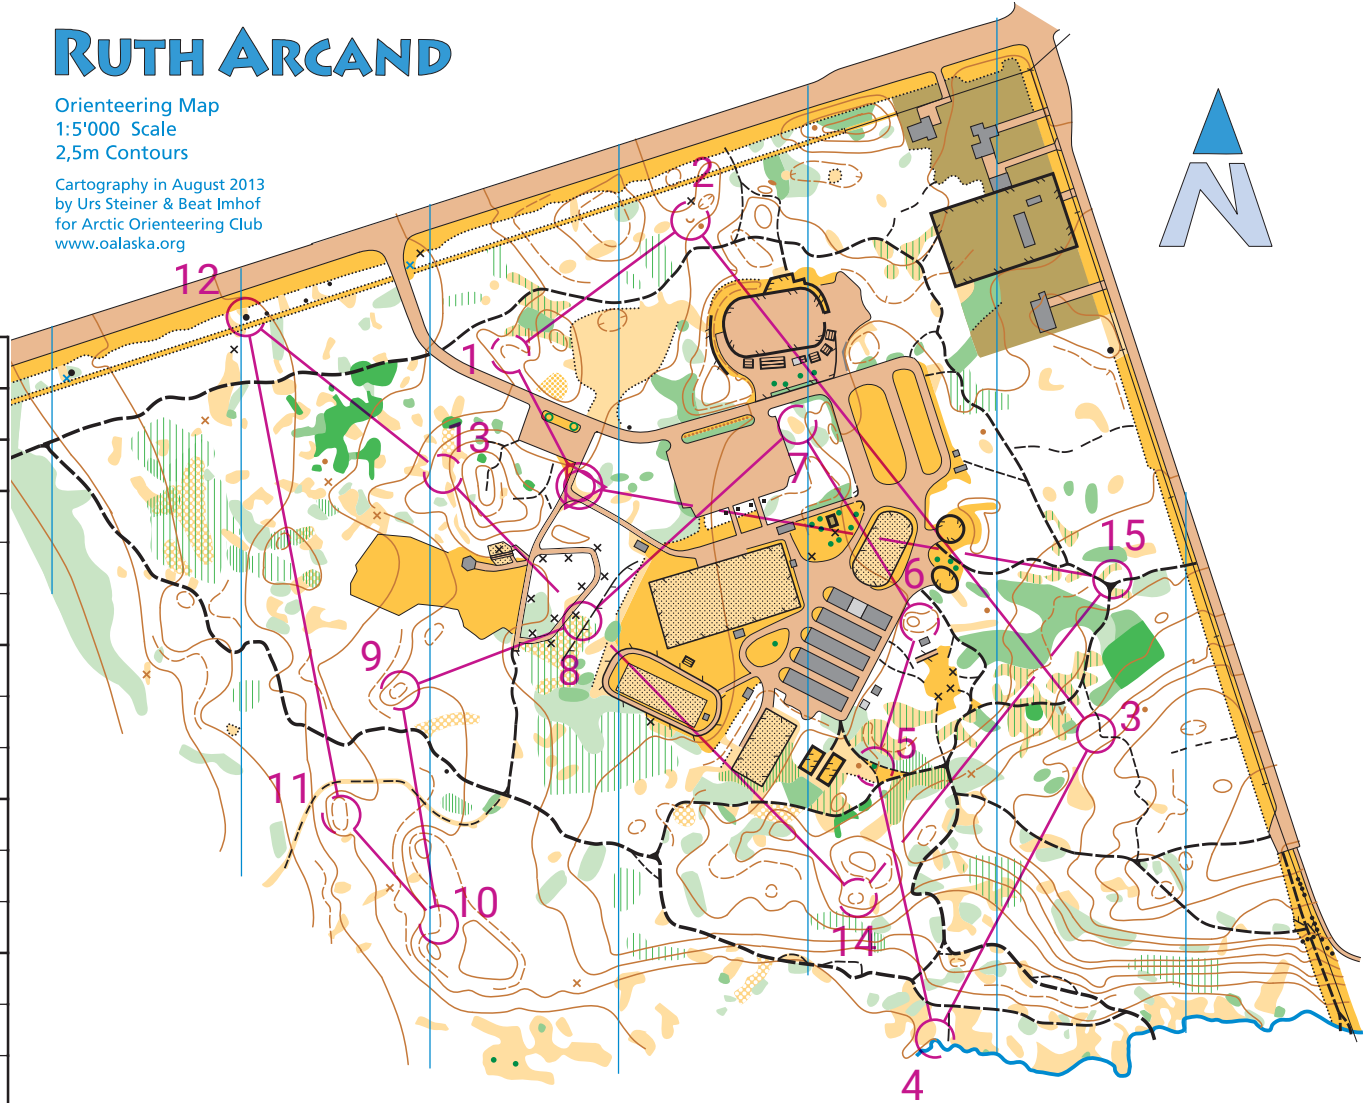

RUTH ARCAND

Orienteering Map
1:5'000 Scale
2,5m Contours

Cartography in August 2013
by Urs Steiner & Beat Imhof
for Arctic Orienteering Club
www.oalaska.org

Ruth Arcand Permanent Course				
Long		3.4 km		
1	32			
2	39			
3	35			
4	45			
5	33			
6	47			
7	43			
8	48			
9	41			
10	44			
11	31			
12	40			
13	46			
14	36			
15	42			
	360 m			