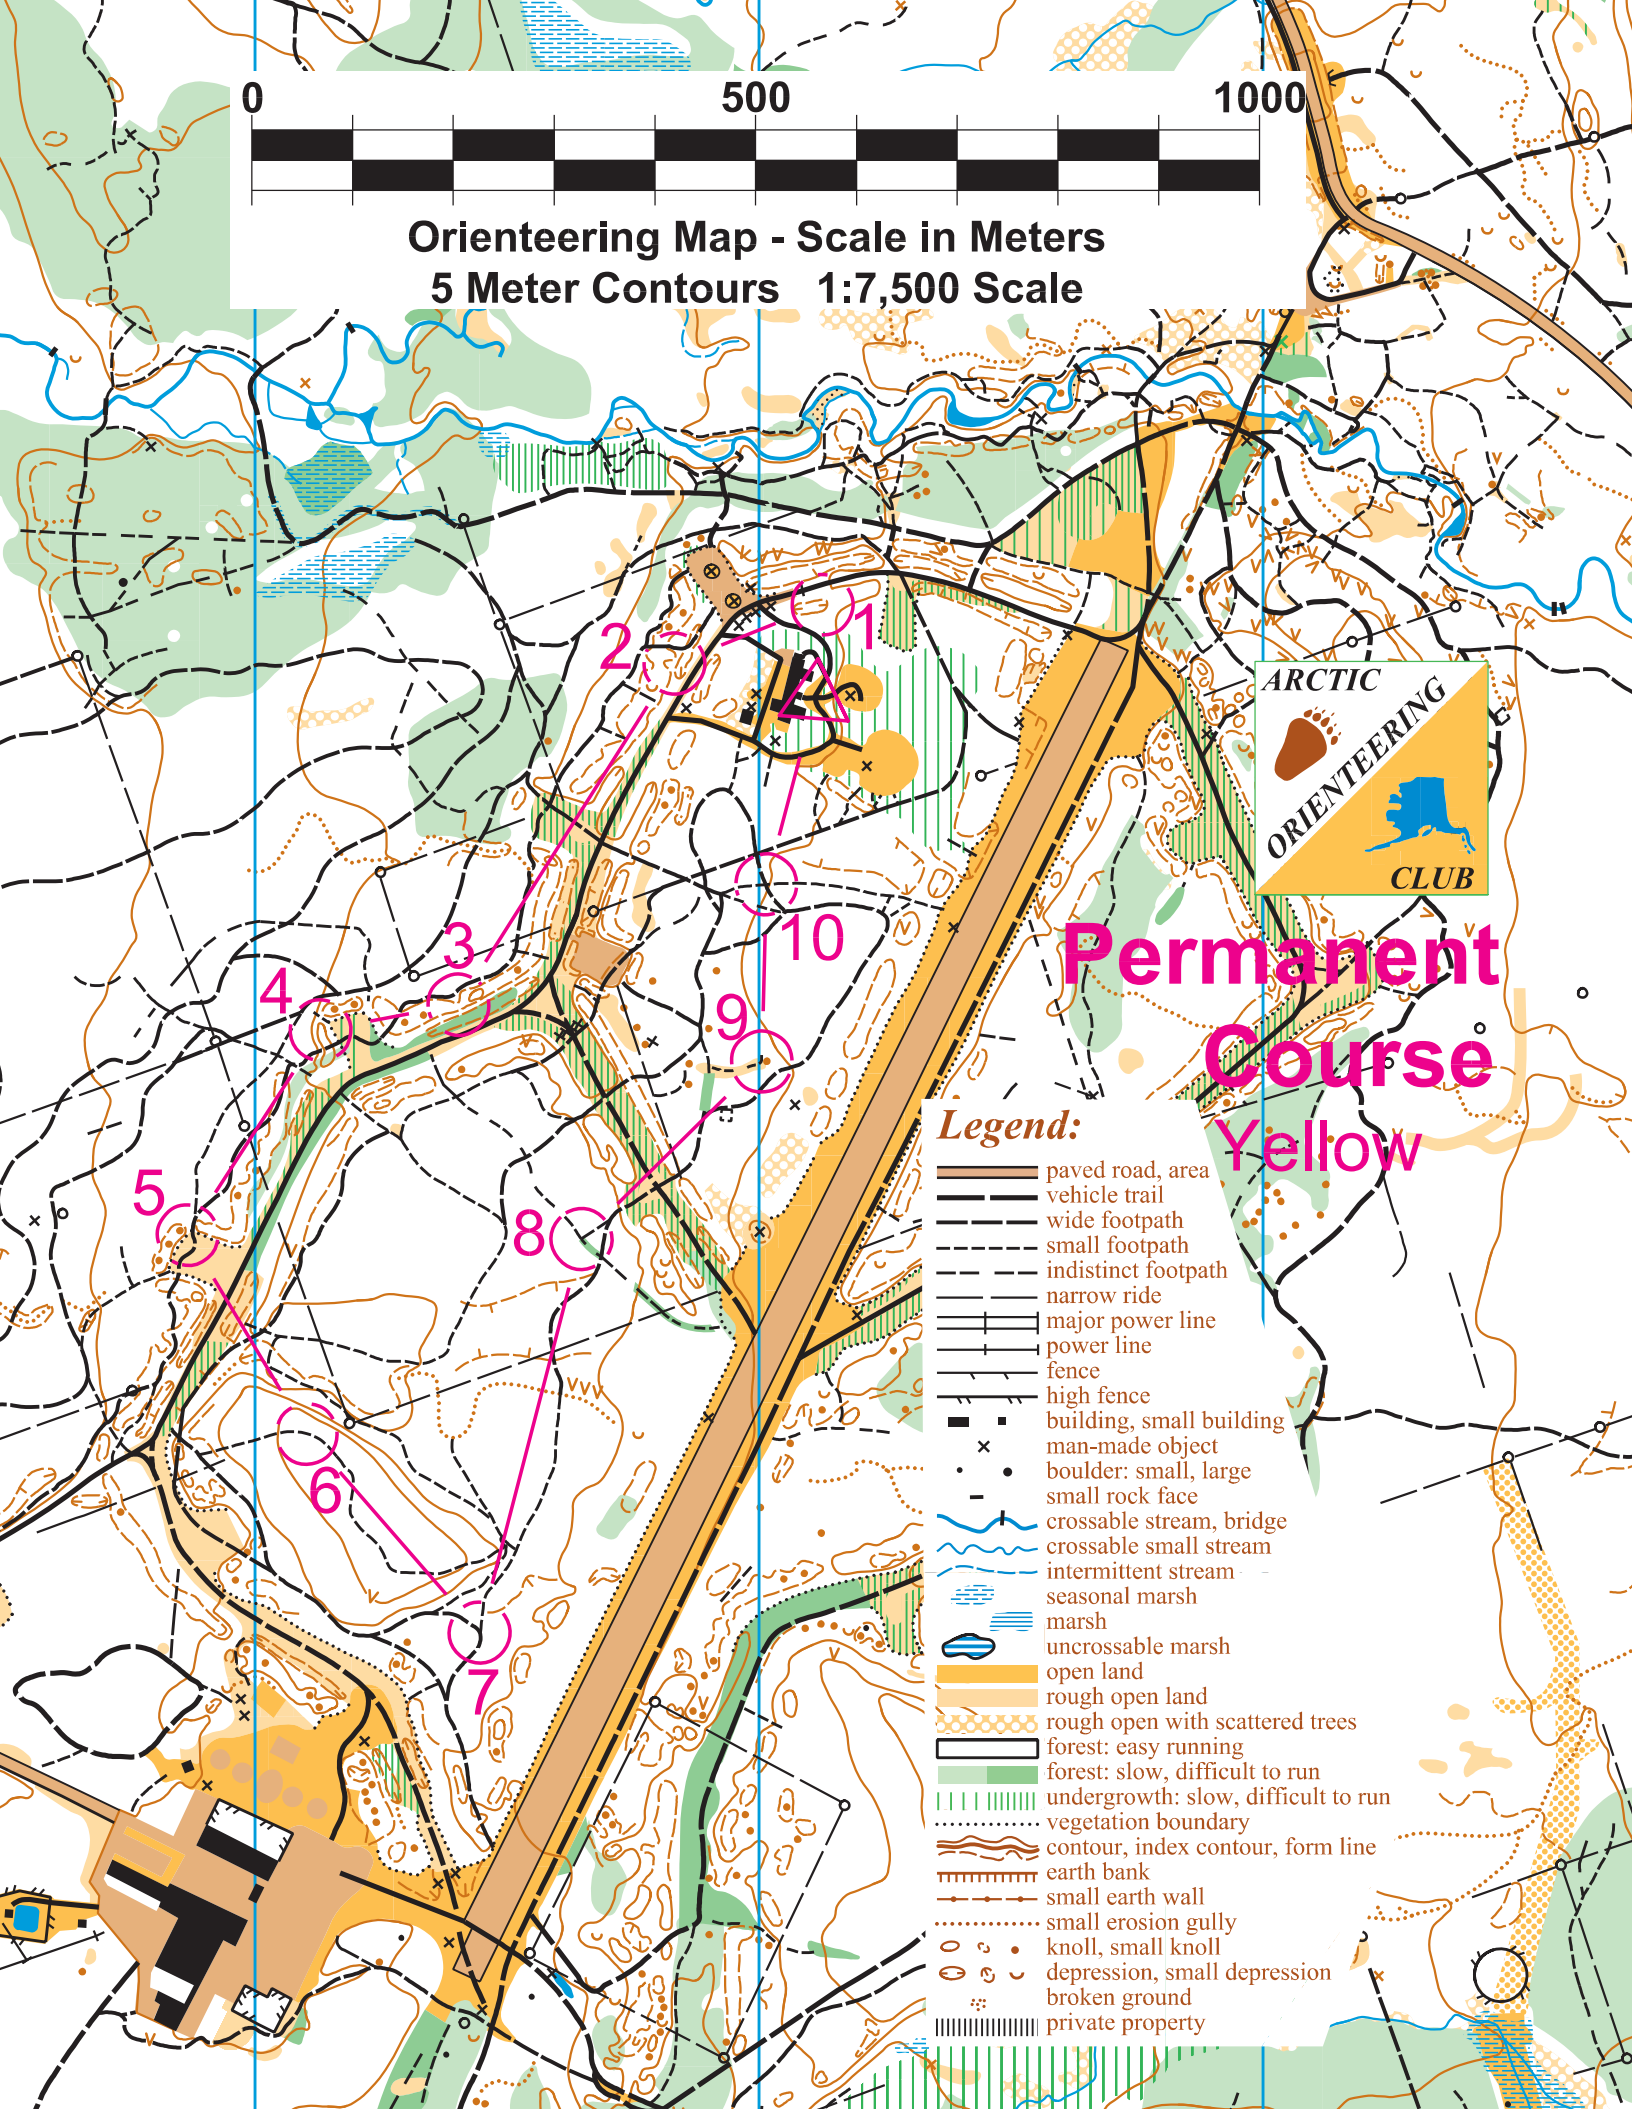

**Orienteering Map - Scale in Meters**  
**5 Meter Contours 1:7,500 Scale**

**Permanent Course**  
**Yellow**

**Legend:**

- paved road, area
- vehicle trail
- wide footpath
- small footpath
- indistinct footpath
- narrow ride
- major power line
- power line
- fence
- high fence
- building, small building
- man-made object
- boulder: small, large
- small rock face
- crossable stream, bridge
- crossable small stream
- intermittent stream
- seasonal marsh
- marsh
- uncrossable marsh
- open land
- rough open land
- rough open with scattered trees
- forest: easy running
- forest: slow, difficult to run
- undergrowth: slow, difficult to run
- vegetation boundary
- contour, index contour, form line
- earth bank
- small earth wall
- small erosion gully
- knoll, small knoll
- depression, small depression
- broken ground
- private property