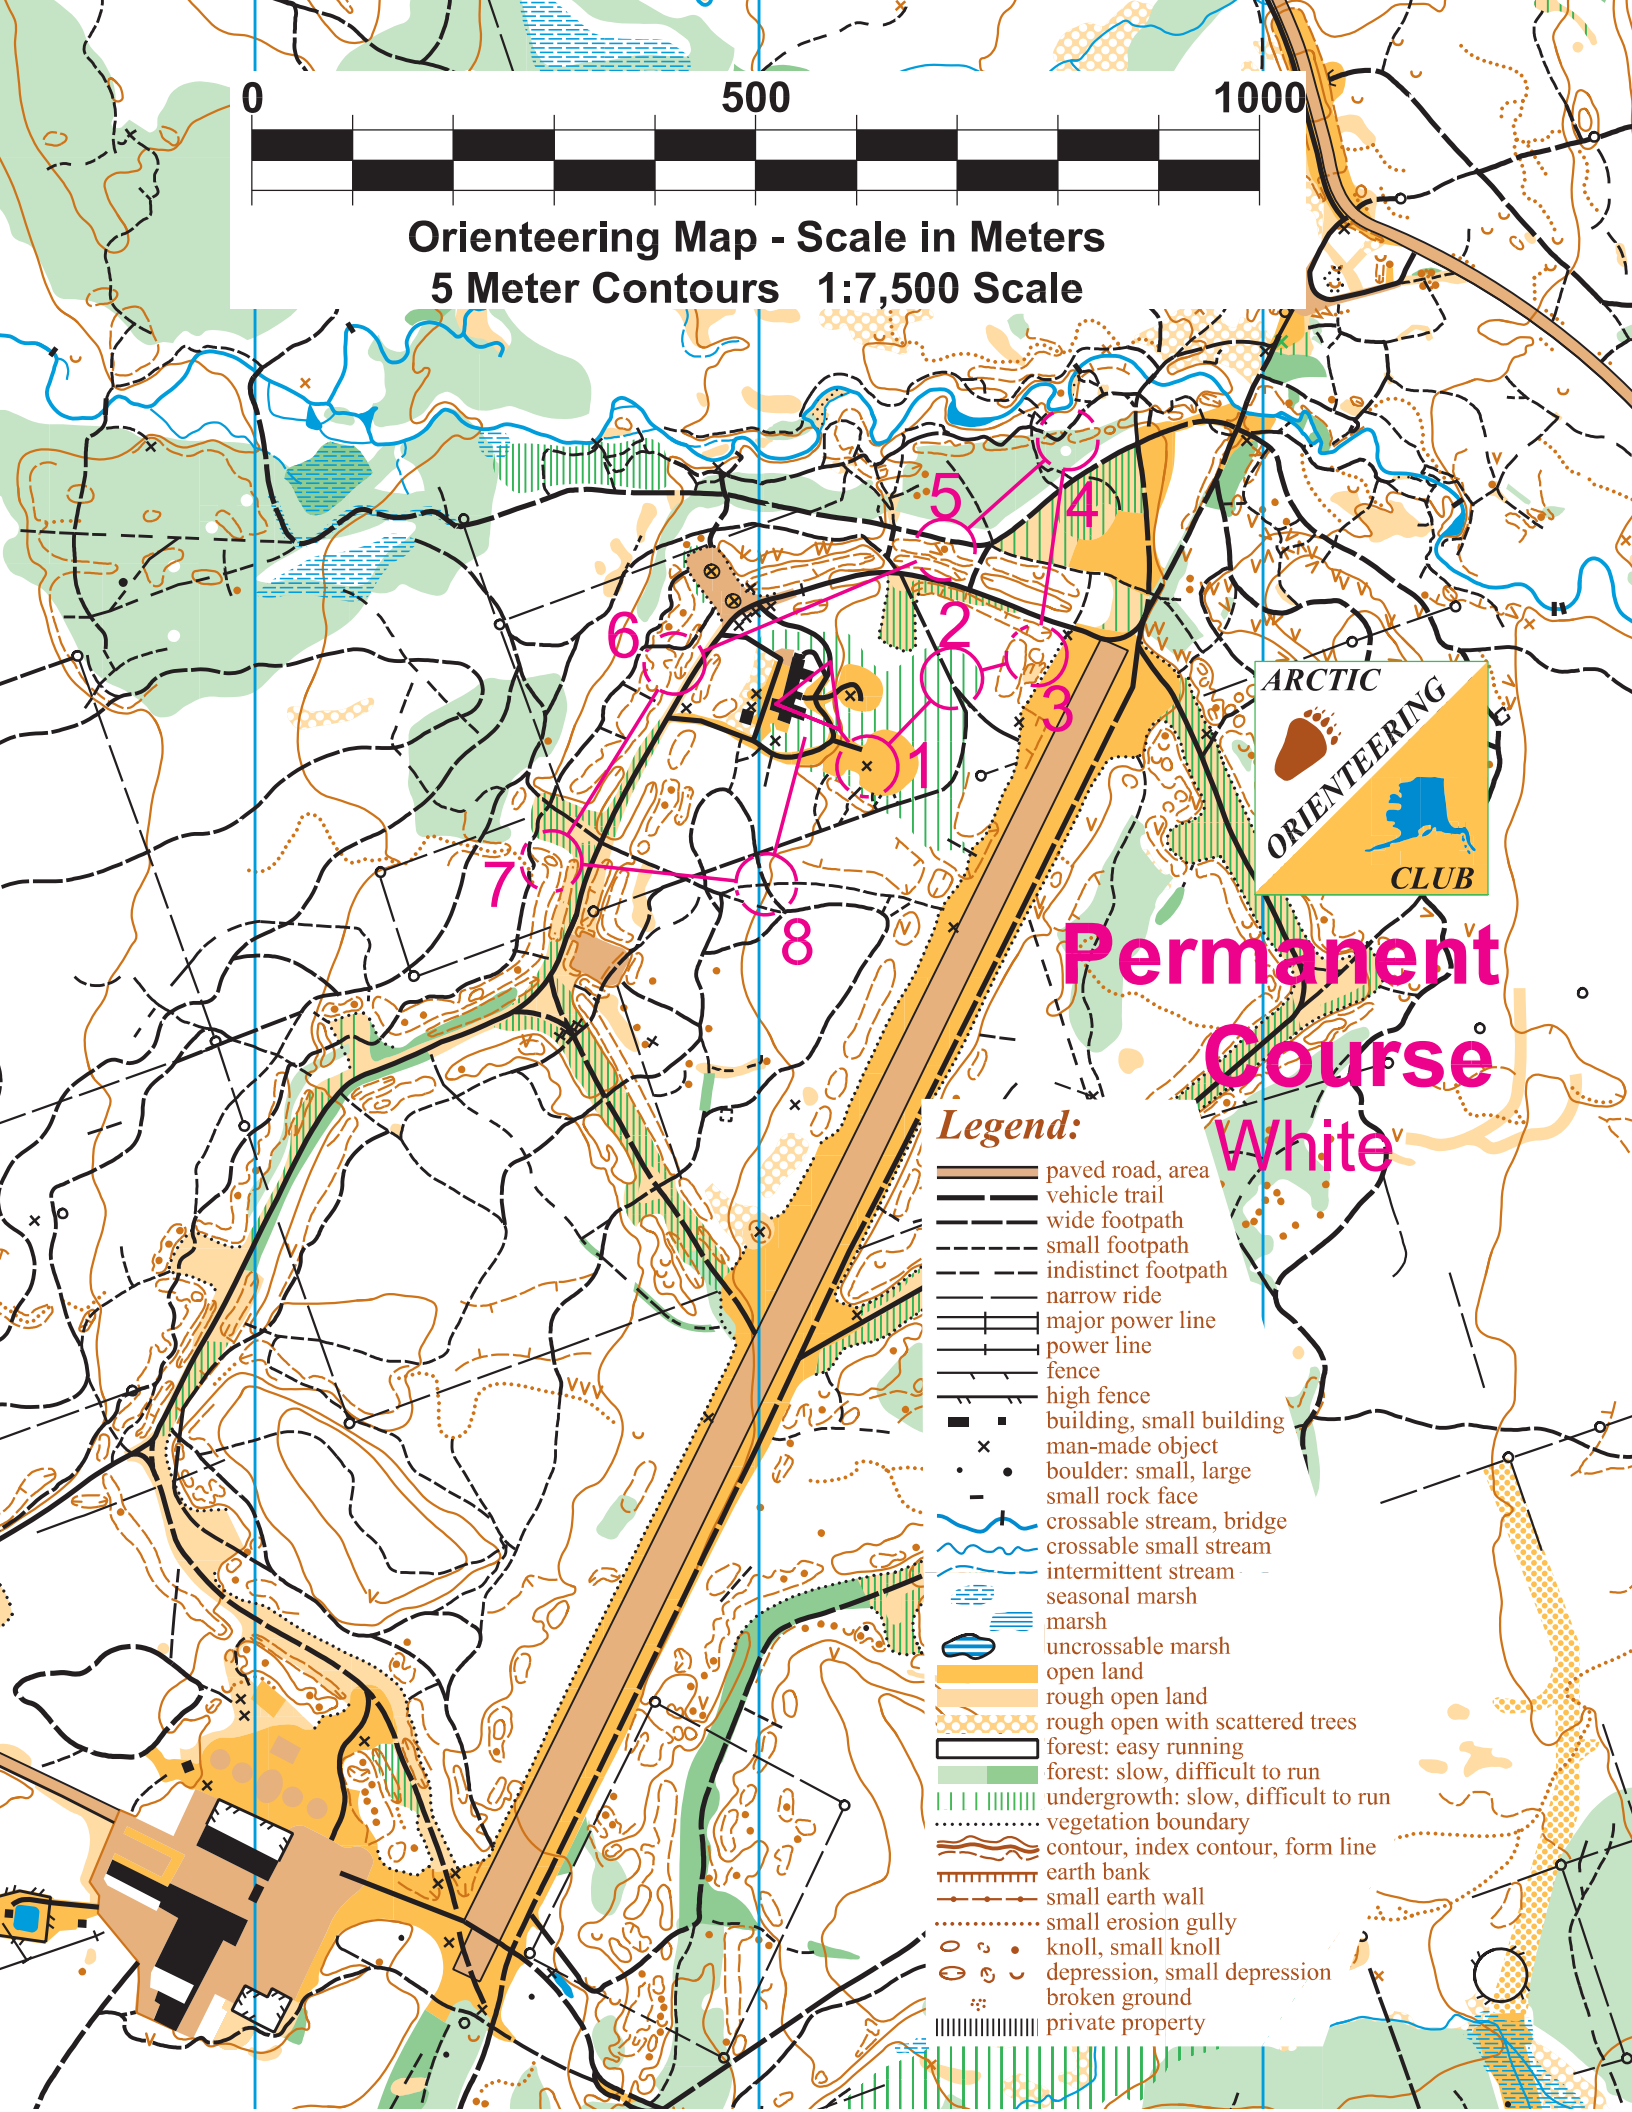

Orienteering Map - Scale in Meters
5 Meter Contours 1:7,500 Scale

Permanent Course
White

Legend:

- paved road, area
- vehicle trail
- wide footpath
- small footpath
- indistinct footpath
- narrow ride
- major power line
- power line
- fence
- high fence
- building, small building
- man-made object
- boulder: small, large
- small rock face
- crossable stream, bridge
- crossable small stream
- intermittent stream
- seasonal marsh
- marsh
- uncrossable marsh
- open land
- rough open land
- rough open with scattered trees
- forest: easy running
- forest: slow, difficult to run
- undergrowth: slow, difficult to run
- vegetation boundary
- contour, index contour, form line
- earth bank
- small earth wall
- small erosion gully
- knoll, small knoll
- depression, small depression
- broken ground
- private property