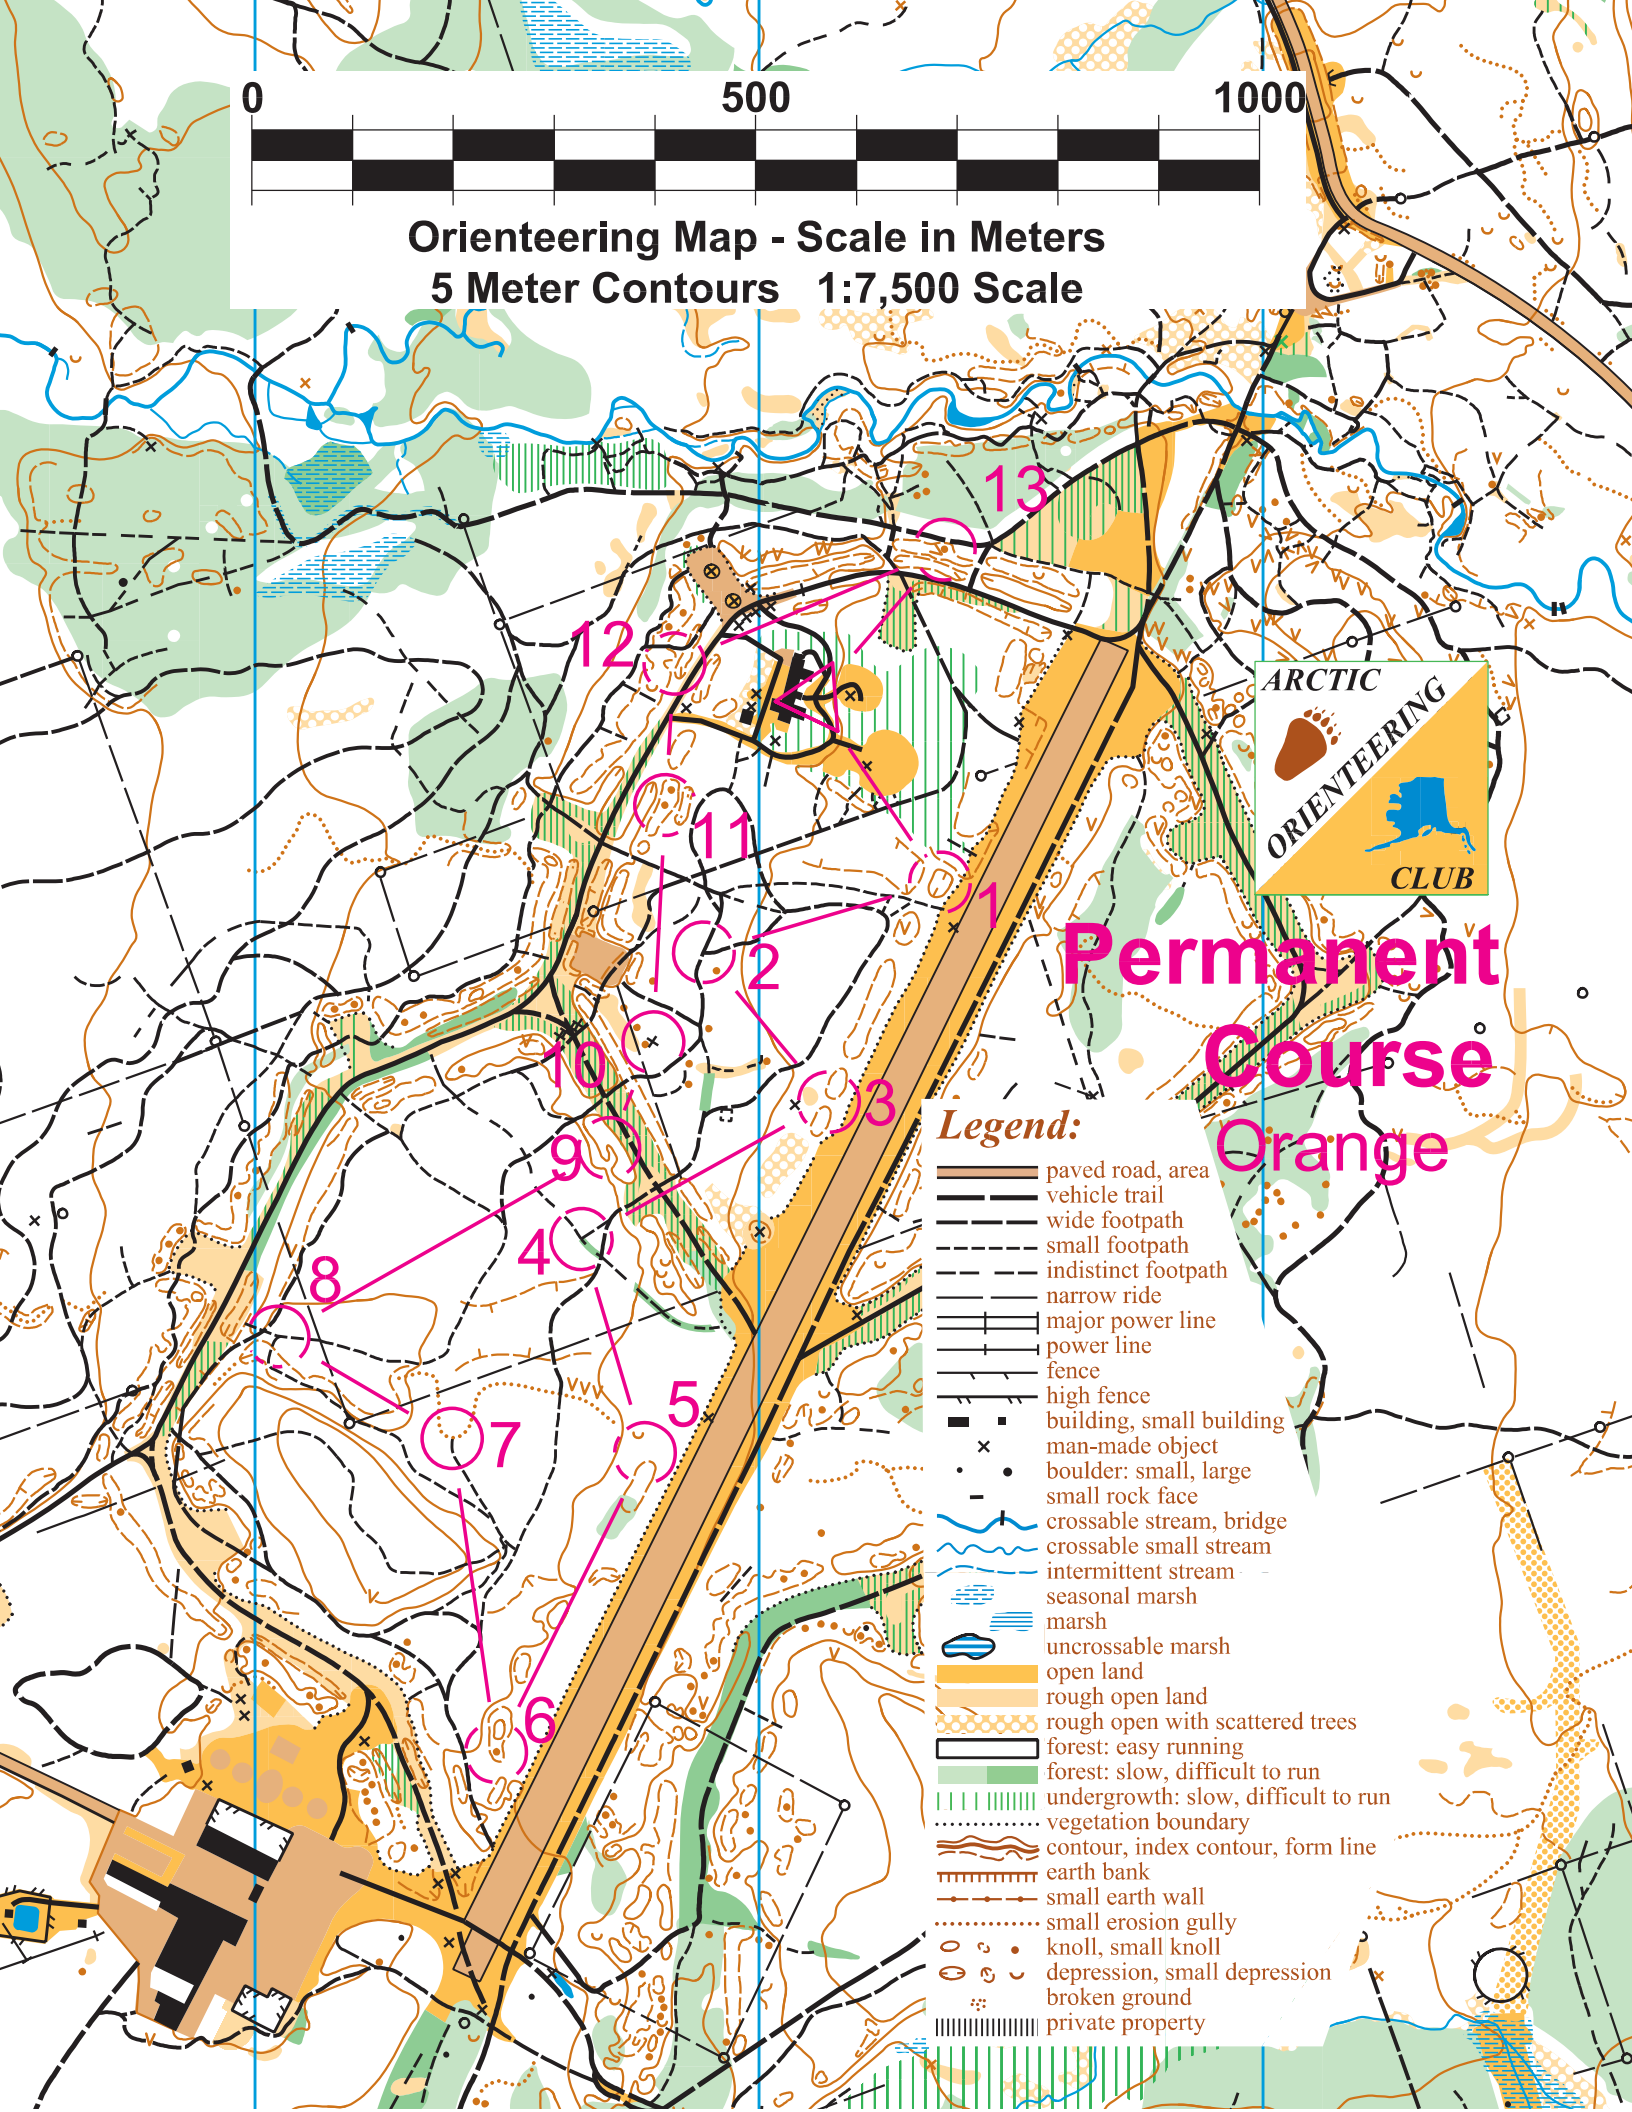

**Orienteering Map - Scale in Meters**  
**5 Meter Contours 1:7,500 Scale**

**Permanent Course Orange**

**Legend:**

- paved road, area
- vehicle trail
- wide footpath
- small footpath
- indistinct footpath
- narrow ride
- major power line
- power line
- fence
- high fence
- building, small building
- man-made object
- boulder: small, large
- small rock face
- crossable stream, bridge
- crossable small stream
- intermittent stream
- seasonal marsh
- marsh
- uncrossable marsh
- open land
- rough open land
- rough open with scattered trees
- forest: easy running
- forest: slow, difficult to run
- undergrowth: slow, difficult to run
- vegetation boundary
- contour, index contour, form line
- earth bank
- small earth wall
- small erosion gully
- knoll, small knoll
- depression, small depression
- broken ground
- private property